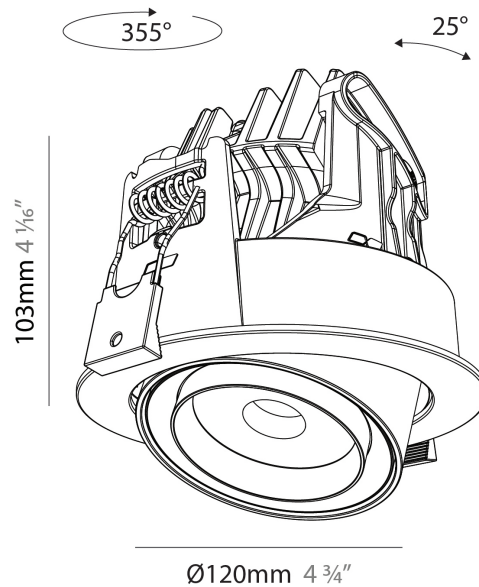

GENERAL

Series: Centriq
Subseries: Centriq Round Flex Adjustable
Brand: Prolicht
Division: Architectural
Mounting Type: Recessed
Mounting Location: Ceiling
Subcategory: Spots

PHYSICAL

Shape: Cylinder
Diameter (mm): 120
Diameter (in): 4 3/4
Height (mm): 105
Height (in): 4 1/8
Min. Recessing Depth (mm): 120
Min. Recessing Depth (in): 4 3/4
Light Distribution: Adjustable / Direct
Weight (kg): 0.666
Fixture Finish: SSR / BKV / CWI / CRY / HAB / LAG / UFT / ITA / RUA / RUR / MIC / FTG / MYG / TWT / LOD / PUS / FRO / FUP / KIA / POP / BLS / SPG / MEY / GOH / GUM / CHC / COM / ABZ / JAG / OBR / MOS / ROR
Fixture Material: Aluminum
Cut-out Measurements: Dia. 112mm / 4 7/16"

ELECTRICAL

Lamp Type: LED (Zhaga Standard)
Input Wattage (W): 20.5
Total Output Wattage (W): 18.1
Dimming: Tri-Mode (Non-Dimming and Phase Dimming (120Vac only) and 0-10V Dimming)
Driver Included: Yes
Driver Location: Recessed Housing
Driver Type: Constant Current - Universal
Driver Class: Class 2
Housing: ENCP 3
Input Voltage (V): 120 - 277
Constant Current (MA): 500

LED

Color Temperature (°K): 2700 / 3000 / 3500 / 4000
Max. Delivered Lumen (lm): 1201 / 1294 / 1346 / 1373
Nominal Lumen (lm): 1668 / 1797 / 1869 / 1907
CRI: >90 CRI
Lamp Life (hrs): 50000

OPTICAL

Beam Angle: 18 - 46
Adjustability: Rotational 350° / Tilt 25°

RATINGS AND CERTIFICATIONS

Certified By: CSA Certified to UL and CSA Standards
IP rating: IP20