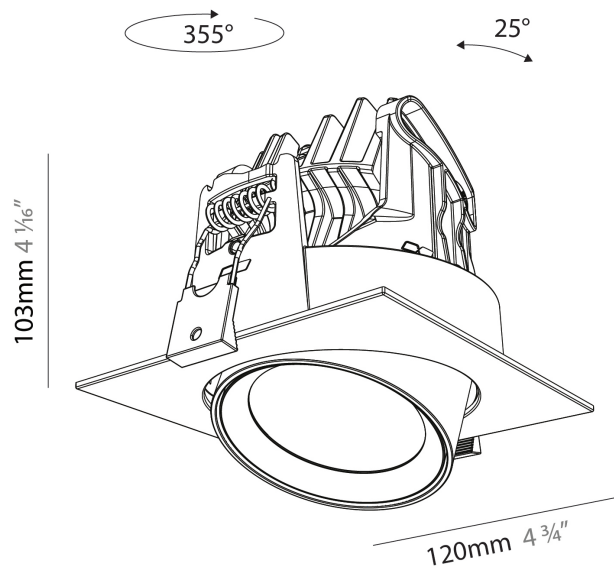

PHYSICAL

Shape: Cylinder
Diameter (mm): 120
Diameter (in): 4 ¾
Length (mm): 120
Length (in): 4 ¾
Height (mm): 105
Height (in): 4 ⅙
Min. Recessing Depth (mm): 120
Min. Recessing Depth (in): 4 ¾
Light Distribution: Adjustable / Direct
Weight (kg): 0.665
Diffuser: Lens Pack - No Lens / Opal / Linear Spread Lens / Honeycomb / Spread Lens
Fixture Finish: SSR / BKV / CWI / CRY / HAB / LAG / UFT / ITA / RUA / RUR / MIC / FTG / MYG / TWT / LOD / PUS / FRO / FUP / KIA / POP / BLS / SPG / MEY / GOH / GUM / CHC / COM / ABZ / JAG / OBR / MOS / ROR
Fixture Material: Aluminum
Cut-out Measurements: Dia. 112mm / 4 7/16"

ELECTRICAL

Lamp Type: LED (Zhaga Standard)
Input Wattage (W): 20.5
Total Output Wattage (W): 18.1
Dimming: Tri-Mode (Non-Dimming and Phase Dimming (120Vac only) and 0-10V Dimming)
Driver Included: Yes
Driver Location: Recessed Housing
Driver Type: Constant Current - Universal
Driver Class: Class 2
Input Voltage (V): 120 - 277
Constant Current (MA): 500

LED

Color Temperature (°K): 2700 / 3000 / 3500 / 4000
Max. Delivered Lumen (lm): 1432 / 1542 / 1432 / 1636
Nominal Lumen (lm): 1668 / 1797 / 1668 / 1907
CRI: >90 CRI
Lamp Life (hrs): 50000

OPTICAL

Reflector: 10
Adjustability: Rotational 350° / Tilt 25°

RATINGS AND CERTIFICATIONS

Certified By: CSA Certified to UL and CSA Standards
IP rating: IP20